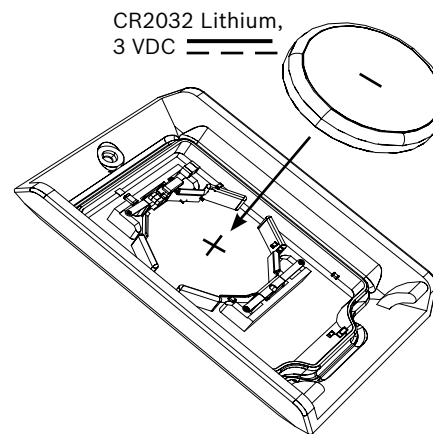

RADION keyfob

RFKF-FB/RFKF-FBS/RFKF-FB-A/RFKF-FBS-A
RFKF-TB/RFKF-TBS/RFKF-TB-A/RFKF-TBS-A

Installation Manual

Panasonic CR2032 Lithium 3 VDC
Duracell DL2032

433.42 MHz
10 mW maximum

0 - 93% Non-condensing humidity

P/N: F.01U.261.834 - B810
P/N: F.01U.261.835 - RFRC-OPT
P/N: F.01U.304.662 - RADION TX

Functional range: -10°C to +49°C
(+14°F to +120°F)
EN 50130-5 Class II only: -10°C to +40°C (+14°F to +104°F)

UL - Only RFKF-TB-A/RFKF-TBS-A and RFKF-FB-A/RFKF-FBS-A are evaluated by UL, and are intended for indoor use only.
UL1023: Standard for Household Burglar Alarm System Units

Classified to ANSI/SIA CP01-2010 as it pertains to B Series and GV4 Series control panels. See respective control panel documentation for further information.

FCC, Part 15

Industry Canada (IC)

EN
EN 50131-3
EN 50131-6:2008
Grade 2

Environment Class II
INCERT B-509-0072
RFKF-FB and RFKF-TB only

NFA2P
AFNOR: www.marque-nf.com
CNPP: www.cnpp.com
NF324-H58

RFKF-FB/RFKF-FBS/RFKF-TB/RFKF-TBS are NF&A2P certified

H116003
RFKF-FB/RFKF-TB only

ANATEL

Brazil	ANATEL	Este equipamento opera em caráter secundário, isto é, não tem direito a proteção contra interferência prejudicial, mesmo de estações do mesmo tipo, e não pode causar interferência a sistemas operando em caráter primário

1

2

3