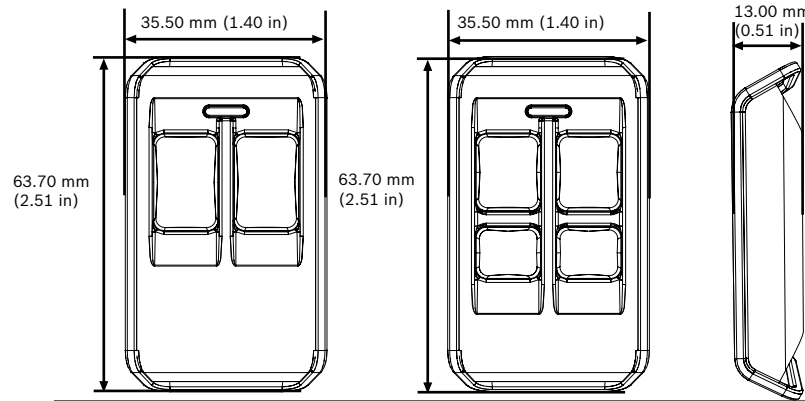

RADION keyfob

RFKF-FB/RFKF-FBS/RFKF-FB-A/RFKF-FBS-A
RFKF-TB/RFKF-TBS/RFKF-TB-A/RFKF-TBS-A

Installation Manual

Panasonic CR2032 Lithium 3 VDC
Duracell DL2032

433.42 MHz
10 mW maximum

0 - 93% Non-condensing humidity